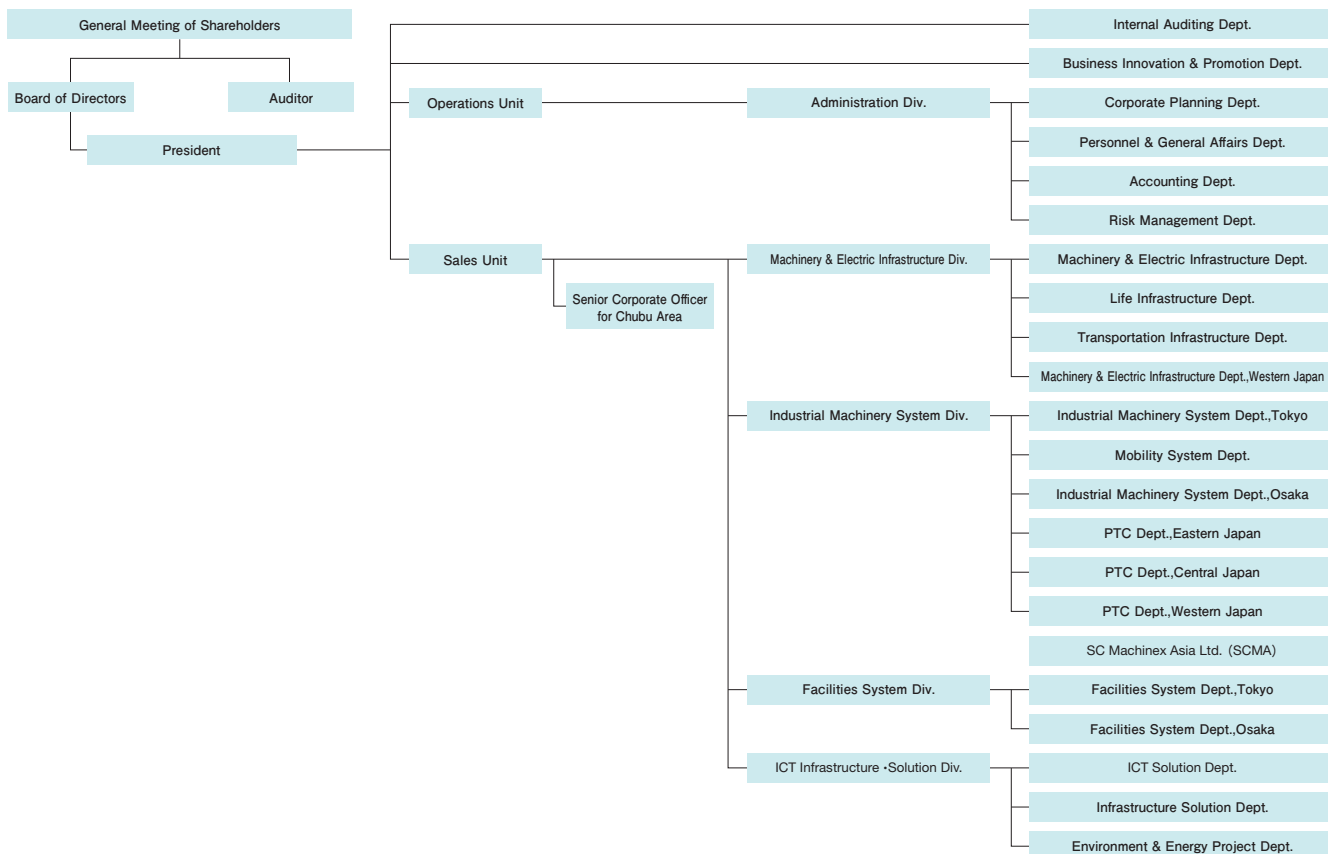

Organizational Chart

Address (Japan)	Tokyo	10th & 11th Floor, Sumitomo Corporation Takebashi Building 1-2-2 Hitotsubashi, Chiyoda-ku, Tokyo 100-0003, Japan TEL:03-4531-3900 FAX:03-6267-3755
	Nagoya	44th Floor, JR Gate Tower, 1-1-3, Meieki, Nakamura-ku, Nagoya-shi, Aichi 450-6644, Japan TEL:052-589-1760 FAX:052-589-1765
	Osaka	12th Floor, Sumitomo Building 4-5-33 Kitahama, Chuo-ku, Osaka-shi, Osaka 541-0041, Japan TEL:06-6228-1811 FAX:06-6203-2872
	Kobe	6th Floor, Mitsui Sumitomo Kaijo Kobe Building 1-1-18 Sakae-machi dori, Chuo-ku, Kobe-shi, Hyogo 650-0023, Japan TEL:078-333-3357 FAX:078-333-3367
	Hiroshima	10th Floor, Ginsen Hiroshima Building 1-3-2 Kamiya-cho, Naka-ku, Hiroshima-shi, Hiroshima 730-0031, Japan TEL:082-248-8375 FAX:082-248-8415
	Shikoku	20th Floor, Sunport Business Square 2-1 Sunport, Takamatsu-shi, Kagawa 760-0019, Japan TEL:087-822-7713 FAX:087-822-7708
	Kashima	5th Floor, Kashima Central Building Shinkan 4-7-11 Onohara, Kamisu-shi, Ibaraki 314-0144, Japan TEL:0299-93-4373 FAX:0299-93-1929
Niihama	2nd Floor, Niihama Building 3-2-27 Shinden-cho, Niihama-shi, Ehime 792-0003, Japan TEL:0897-33-5181 FAX:0897-33-5197	
Address (Overseas)	[Consolidated Subsidiary] Bangkok	SC Machinex Asia Ltd. 909 Ample Tower Building 15th Floor, Debaratna Road, North Bangna Sub-district, Bangna District, Bangkok 10260, Thailand TEL:+66-2017-0221 FAX:+66-2017-0220
	[Assignee Companies] Tianjin	Sumitomo Corporation (Tianjin) Ltd. Room 2801, 28th Floor, The Exchange Tower No.1, 189 Nanjing Road, Heping District, Tianjin 300051, China TEL:+86-22-2331-8000
	Guangzhou	Sumitomo Corporation (Guangzhou) Ltd. 3201A, 32F, Taikoo Hui Tower 1, 385 Tianhe Road, Tianhe District, Guangzhou 510620, China TEL:+86-20-8752-0068
	Jakarta	PT. Sumitomo Indonesia Jakarta Head Office SUMMITMAS I 12th Floor, JL. Jenderal.Sudirman Kaveling 61-62, Jakarta Selatan 12190, Indonesia. TEL:+62-21-5251550
	Vietnam	Sumitomo Corporation Vietnam LLC 9th Floor, Corner Stone Building (CSB), No.16 Phan Chu Trinh Street, Hoan Kiem District, Hanoi, Vietnam TEL:+84-24-3825-8818
	America	Sumitomo Corporation of Americas 39555 Orchard Hill Place, Suite 520, Novi, MI 48375, U.S.A. TEL:+1-248-353-2320