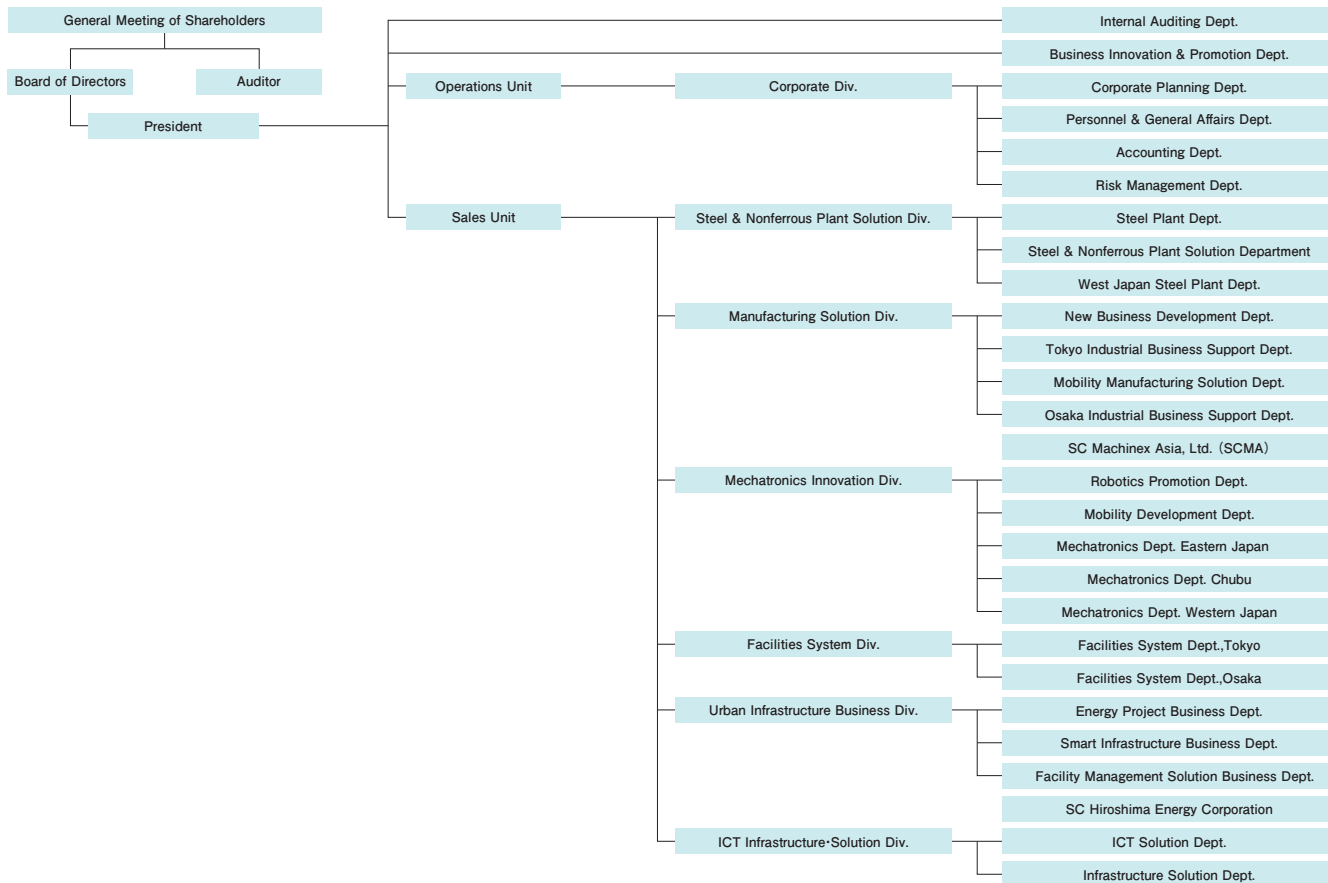

Organizational Chart

Address (Japan)	Tokyo	10th & 11th Floor, Sumitomo Corporation Takebashi Building 1-2-2 Hitotsubashi, Chiyoda-ku, Tokyo 100-0003, Japan TEL:03-4531-3900 FAX:03-6267-3755
	Nagoya	44th Floor, JR Gate Tower, 1-1-3, Meieki, Nakamura-ku, Nagoya-shi, Aichi 450-6644, Japan TEL:052-589-1760 FAX:052-589-1765
	Osaka	12th Floor, Sumitomo Building 4-5-33 Kitahama, Chuo-ku, Osaka-shi, Osaka 541-0041, Japan TEL:06-6228-1811 FAX:06-6203-2872
	Kobe	6th Floor, Mitsui Sumitomo Kaijo Kobe Building 1-1-18 Sakae-machi dori, Chuo-ku, Kobe-shi, Hyogo 650-0023, Japan TEL:078-333-3357 FAX:078-333-3367
	Hiroshima	10th Floor, Ginsen Hiroshima Building 1-3-2 Kamiya-cho, Naka-ku, Hiroshima-shi, Hiroshima 730-0031, Japan TEL:082-248-8375 FAX:082-248-8415
	Shikoku	20th Floor, Sunport Business Square 2-1 Sunport, Takamatsu-shi, Kagawa 760-0019, Japan TEL:087-822-7713 FAX:087-822-7708
	Kashima	5th Floor, Kashima Central Building Shinkan 4-7-11 Onohara, Kamisu-shi, Ibaraki 314-0144, Japan TEL:0299-93-4373 FAX:0299-93-1929
Niihama	2nd Floor, Niihama Building 3-2-27 Shinden-cho, Niihama-shi, Ehime 792-0003, Japan TEL:0897-33-5181 FAX:0897-33-5197	
Address (Overseas)	[Consolidated Subsidiary] Bangkok	SC Machinex Asia Ltd. 909 Ample Tower Building 15th Floor, Debaratna Road, North Bangna Sub-district, Bangna District, Bangkok 10260, Thailand TEL:+66-2017-0221 FAX:+66-2017-0220
	[Assignee Companies] Tianjin	Sumitomo Corporation (Tianjin) Ltd. Room 2801, 28th Floor, The Exchange Tower No.1, 189 Nanjing Road, Heping District, Tianjin 300051, China TEL:+86-22-2331-8000
	Guangzhou	Sumitomo Corporation (Guangzhou) Ltd. 3201A, 32F, Taikoo Hui Tower 1, 385 Tianhe Road, Tianhe District, Guangzhou 510620, China TEL:+86-20-8752-0068
	Jakarta	PT. Sumitomo Indonesia Jakarta Head Office SUMMITMAS 1 12th Floor, JL. Jenderal.Sudirman Kaveling 61-62, Jakarta Selatan 12190, Indonesia. TEL:+62-21-5251550
	Vietnam	Sumitomo Corporation Vietnam LLC 9th Floor, Corner Stone Building (CSB), No.16 Phan Chu Trinh Street, Hoan Kiem District, Hanoi, Vietnam TEL:+84-24-3825-8818
	America	Sumitomo Corporation of Americas 39555 Orchard Hill Place, Suite 520, Novi, MI 48375, U.S.A. TEL:+1-248-353-2320