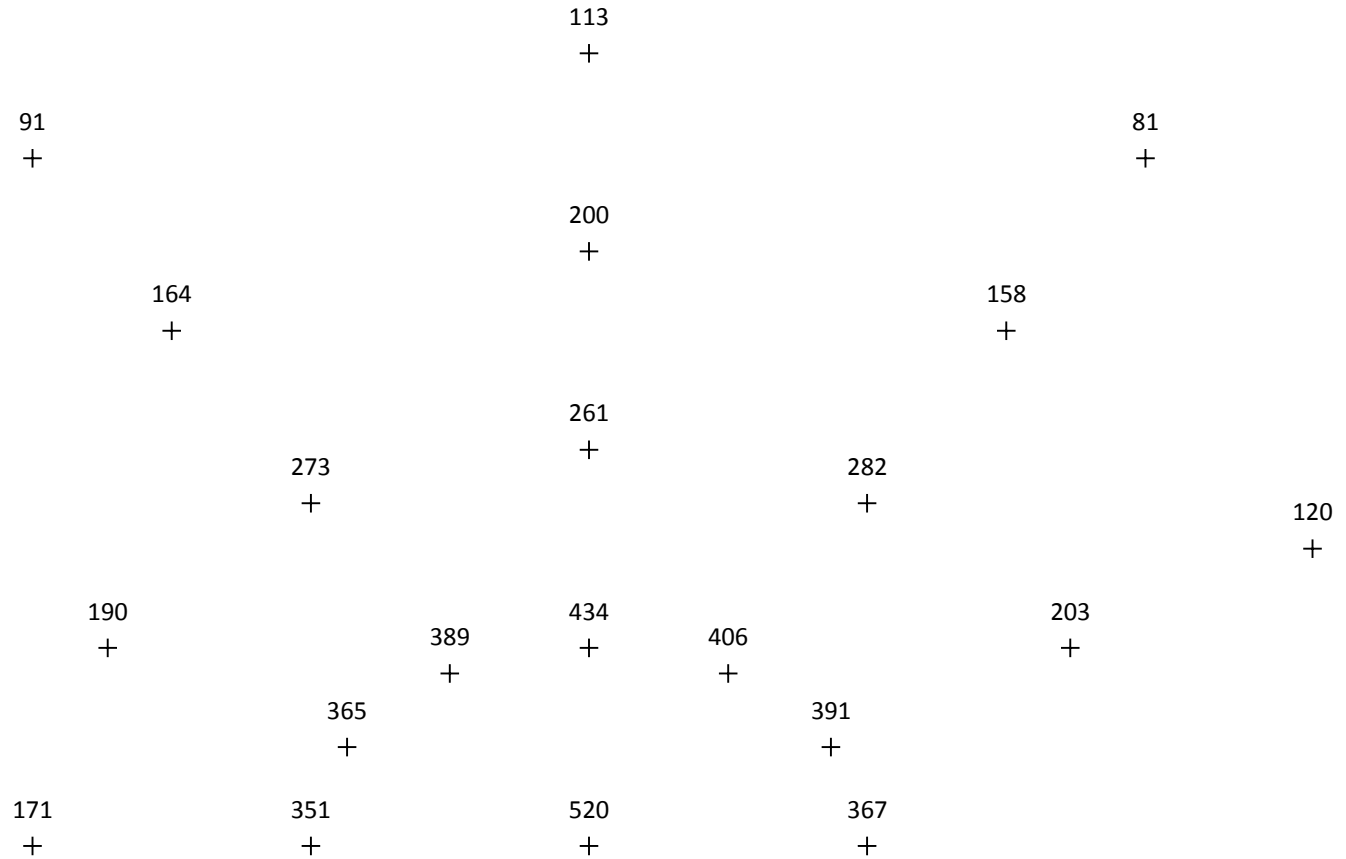

Luminous distribution test

At Rovtech Solutions Docs

Dec. 2015

100%

30%

100%

30%

Date: 14th DEC., 2015

Place: Rovtech Solution's Docs

Height of lighting unit: 2.3m

Lux value (100%)

Lux value (30%)